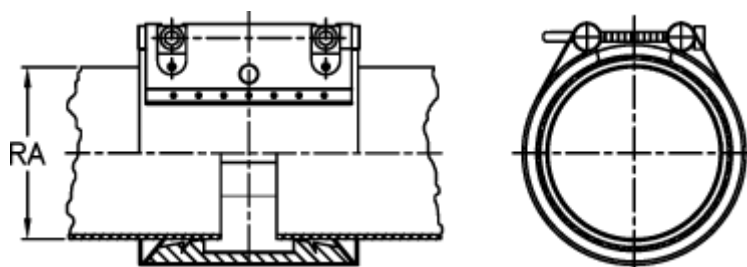

Data Sheet

Article number: 025748100199

Description: Norma Connect pipe coupling
GRIP E W2 Ø=199,0 EPDM, 10 bar

Measures

Note = Kontakt os for yderligere informationer.

RA = 199